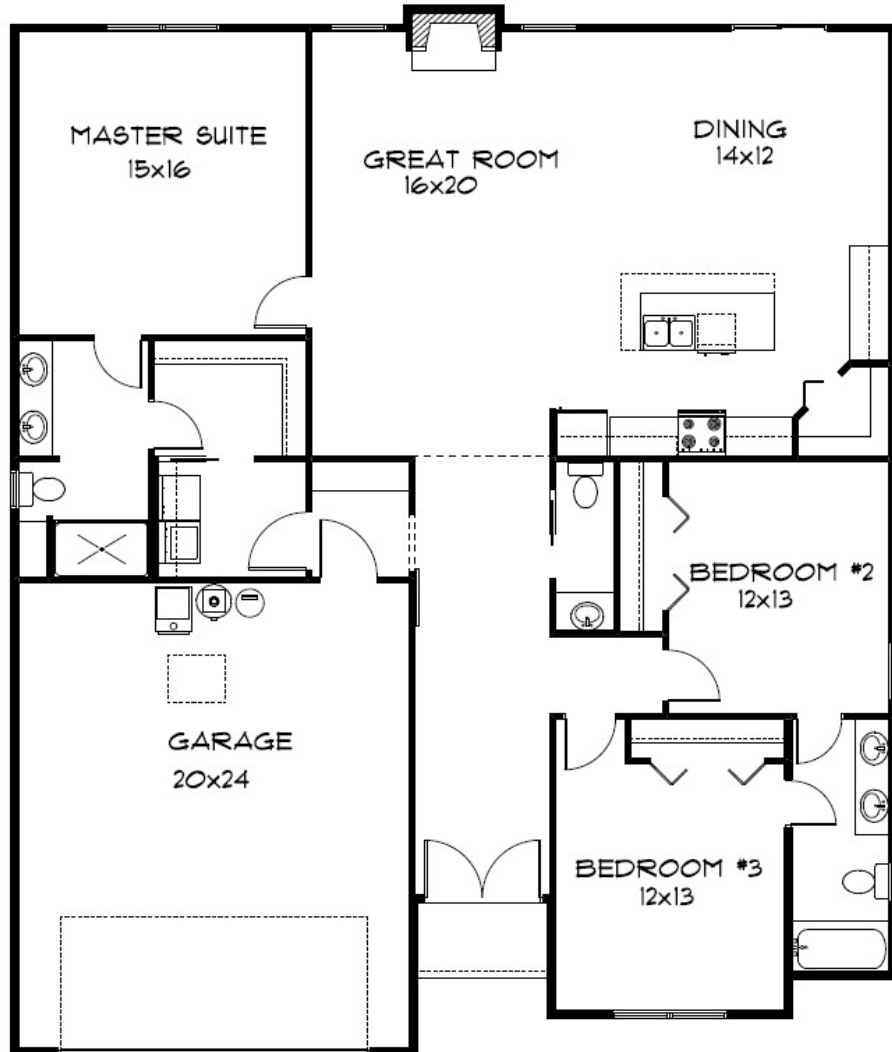

LOT 34 THREE MEADOWS

LIVING AREA: 1,859 SQ. FT.

GARAGE AREA: 512 SQ. FT.