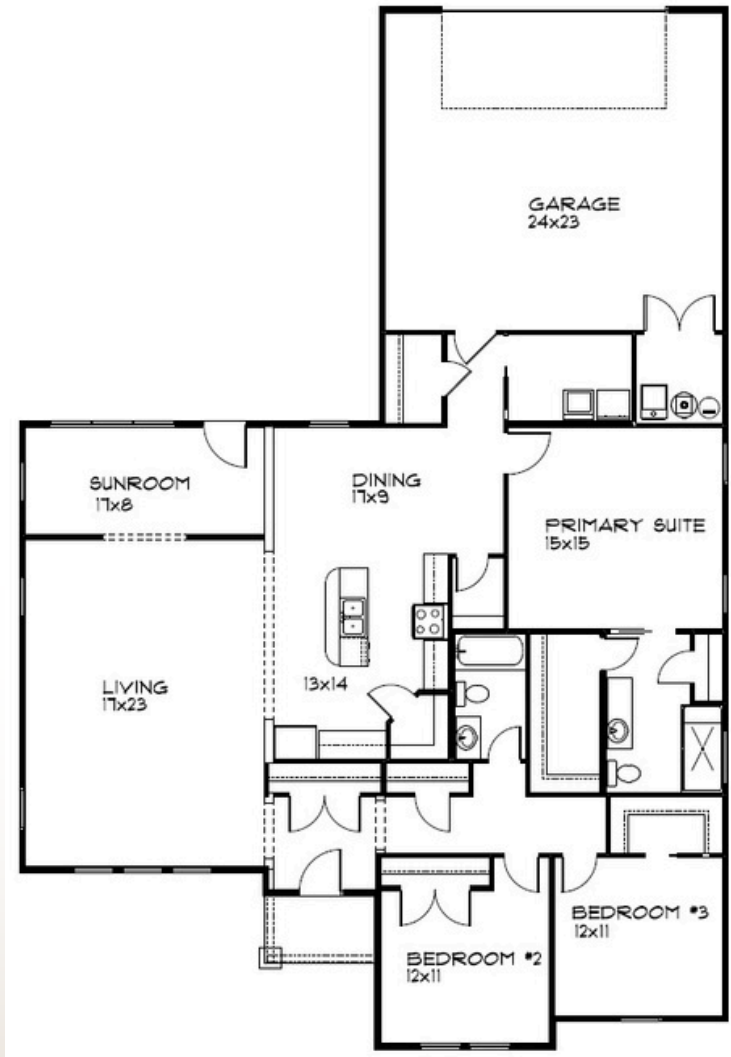

# BUTTONWOOD LOT 30 714 CYPRESS DRIVE

## FLOOR PLAN

1st Floor

**30**  
**PLAN**

**2080** sqft

3

2

2