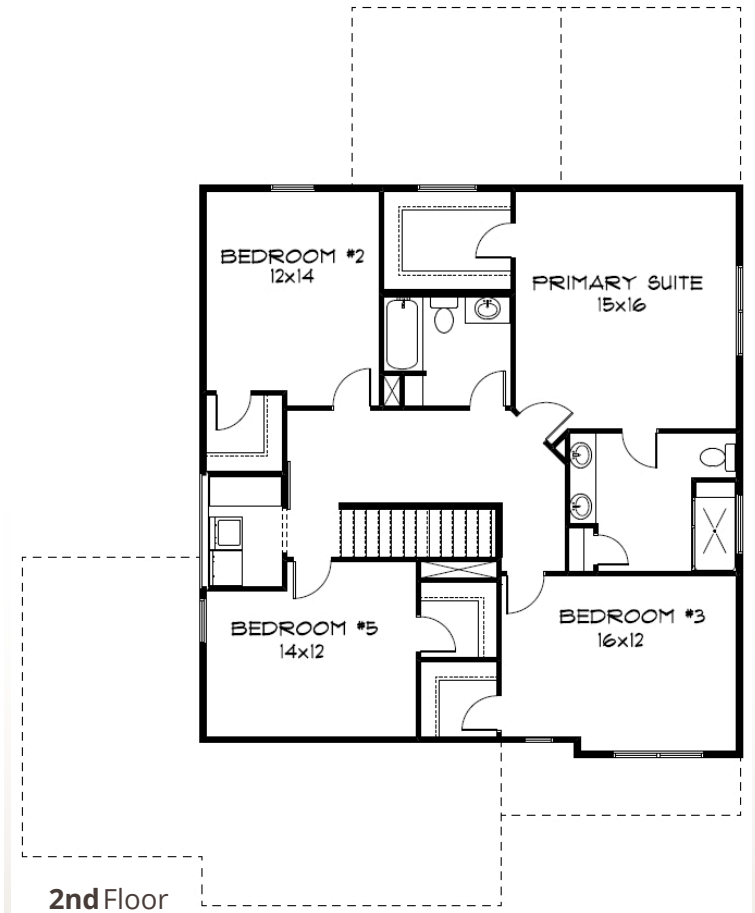

BAKER FARMS LOT 108 7201 HOUSE STREET

FLOOR PLAN

**THE
HUDSON**

2709 sqft

📞 765-490-2833

www.citationhomes.com