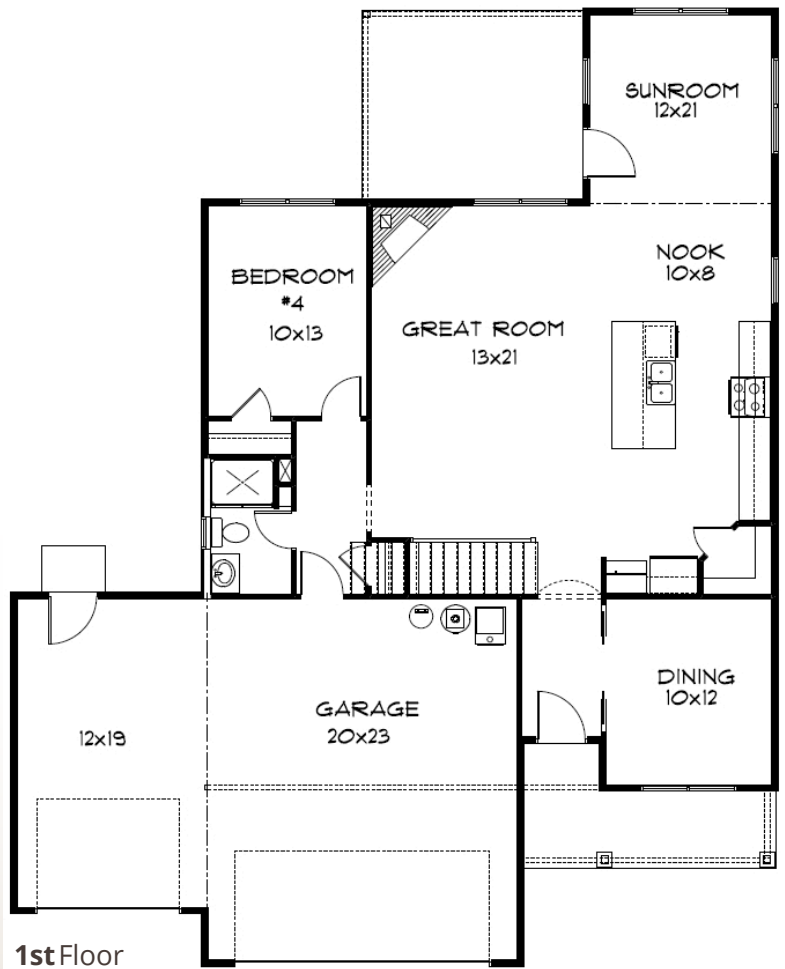

BAKER FARMS LOT 108 7201 HOUSE STREET

FLOOR PLAN

**THE
HUDSON**

2709 sqft

📞 765-490-2833

www.citationhomes.com