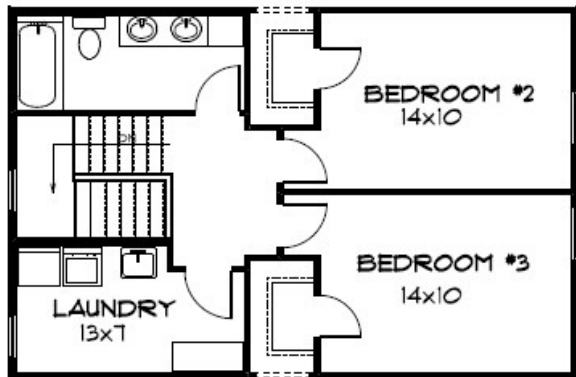

THREE MEADOWS LOT 33

1707 Twin Lakes Circle, West Lafayette

2ND FLOOR: 671 SQ. FT.

The Bedford 2
1802 sqft

1ST FLOOR: 1,131 SQ. FT.

Call Abby-(765) 490-2833
www.citationhomes.com