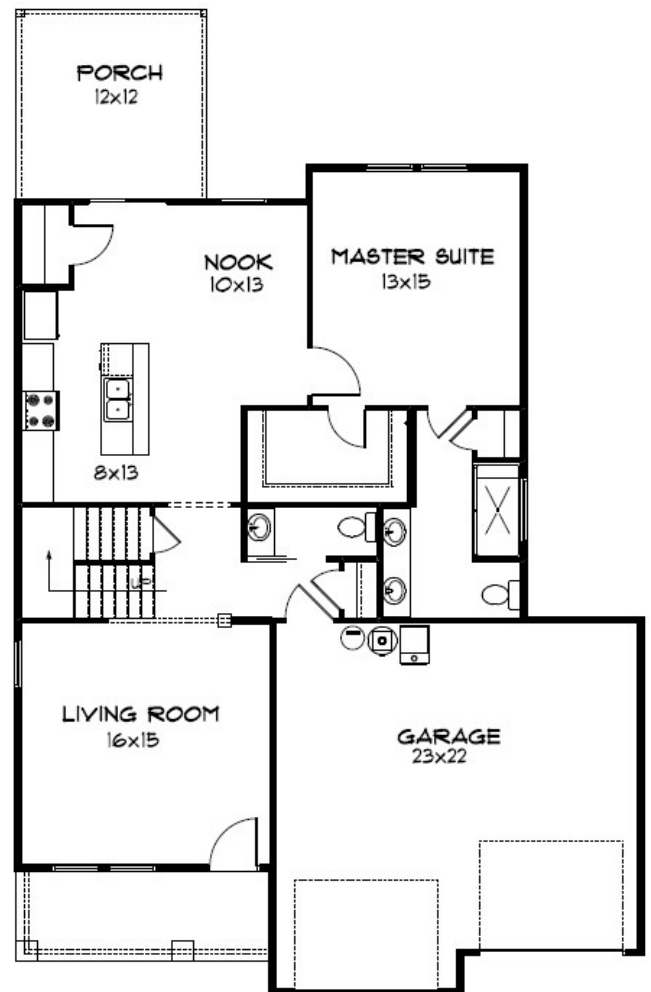

THREE MEADOWS LOT 33

1707 Twin Lakes Circle, West Lafayette

2ND FLOOR: 671 SQ. FT.

The Bedford 2
1802 sqft

1ST FLOOR: 1,131 SQ. FT.

Call Abby-(765) 490-2833
www.citationhomes.com