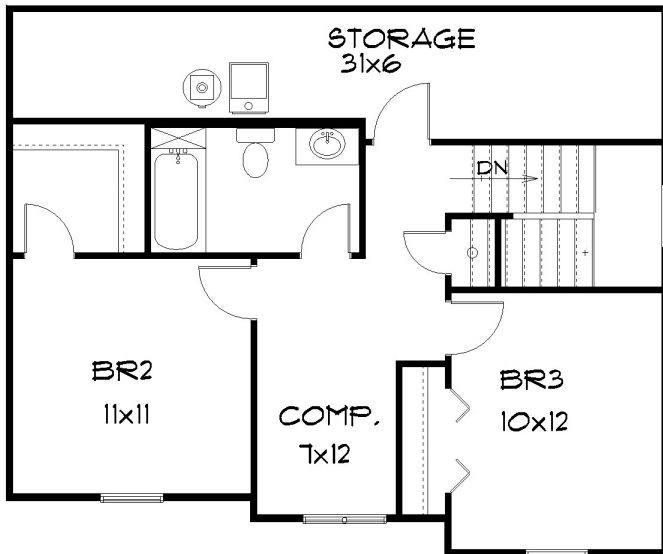

# THE WILLIAMSBURG

1st Floor: 1371 SqFt

2nd Floor: 788 SqFt

**Total Living 2159 SqFt**