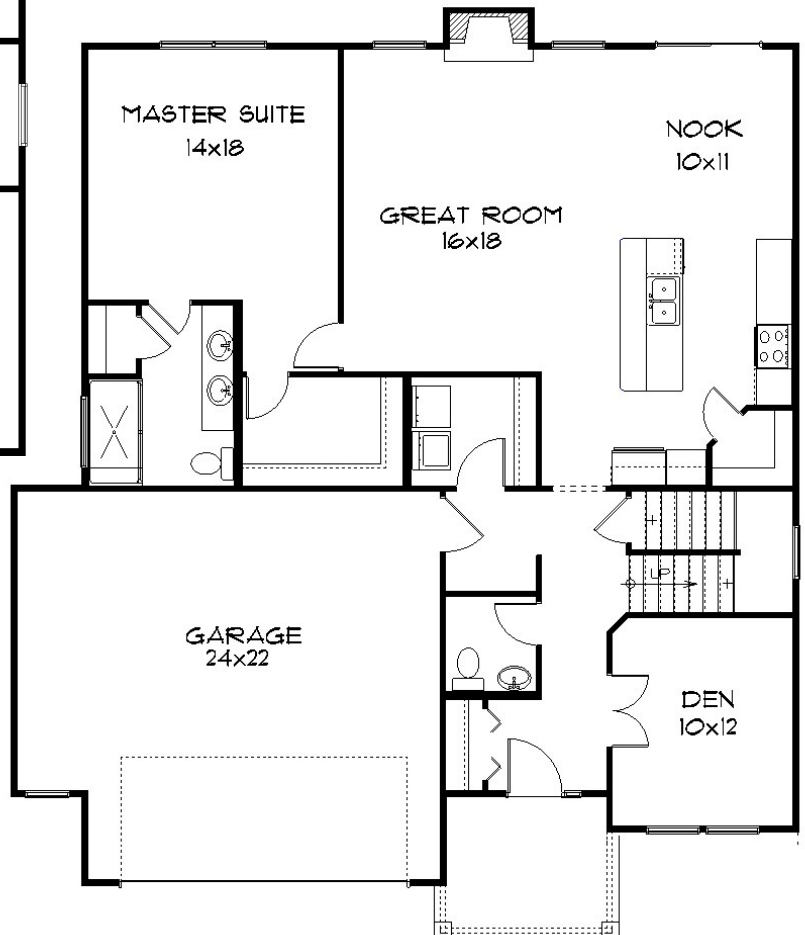

# THE WILLIAMSBURG

1st Floor: 1371 SqFt

2nd Floor: 788 SqFt

**Total Living 2159 SqFt**